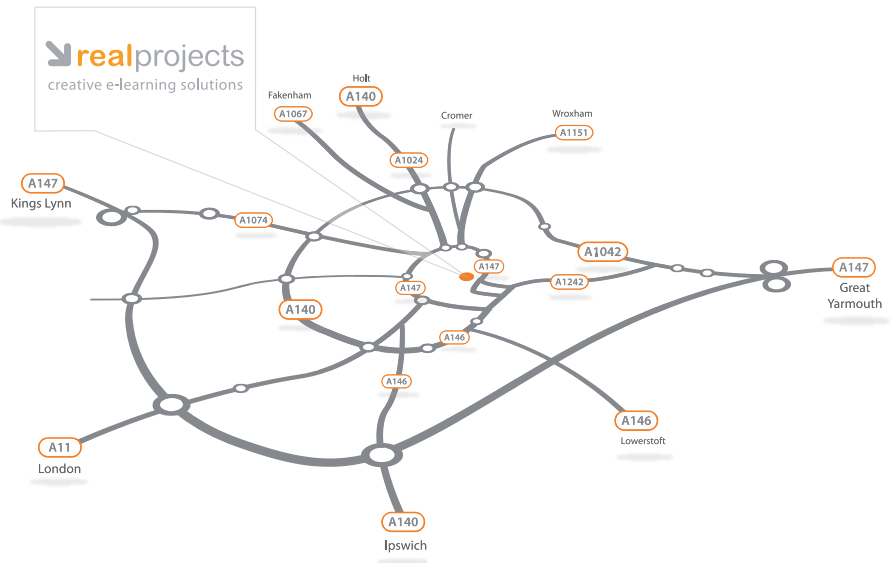

Phone: 01603 762 772

Email: info@realprojects.co.uk

Web: www.realprojects.co.uk

Post: St Faith's House
Mountergate
Norwich
Norfolk
NR1 1PY

Norwich Train Station

Direct Lines to :
London Liverpool St
Liverpool Lime St
Cambridge
Great Yarmouth and Lowestoft

Road to realprojects

→ **Rail** Norwich Train Station is situated less than 400 metres away. Direct services are available to **London, Ipswich, Liverpool, Cambridge and Manchester**. For more details contact **National Rail enquires**.

→ **Air** Norwich International Airport is 5 miles away. Domestic flights are available to **Manchester, Edinburgh and Dublin**. International flights are available via **KLM and flybe**. For further information please visit **www.norwichairport.co.uk**