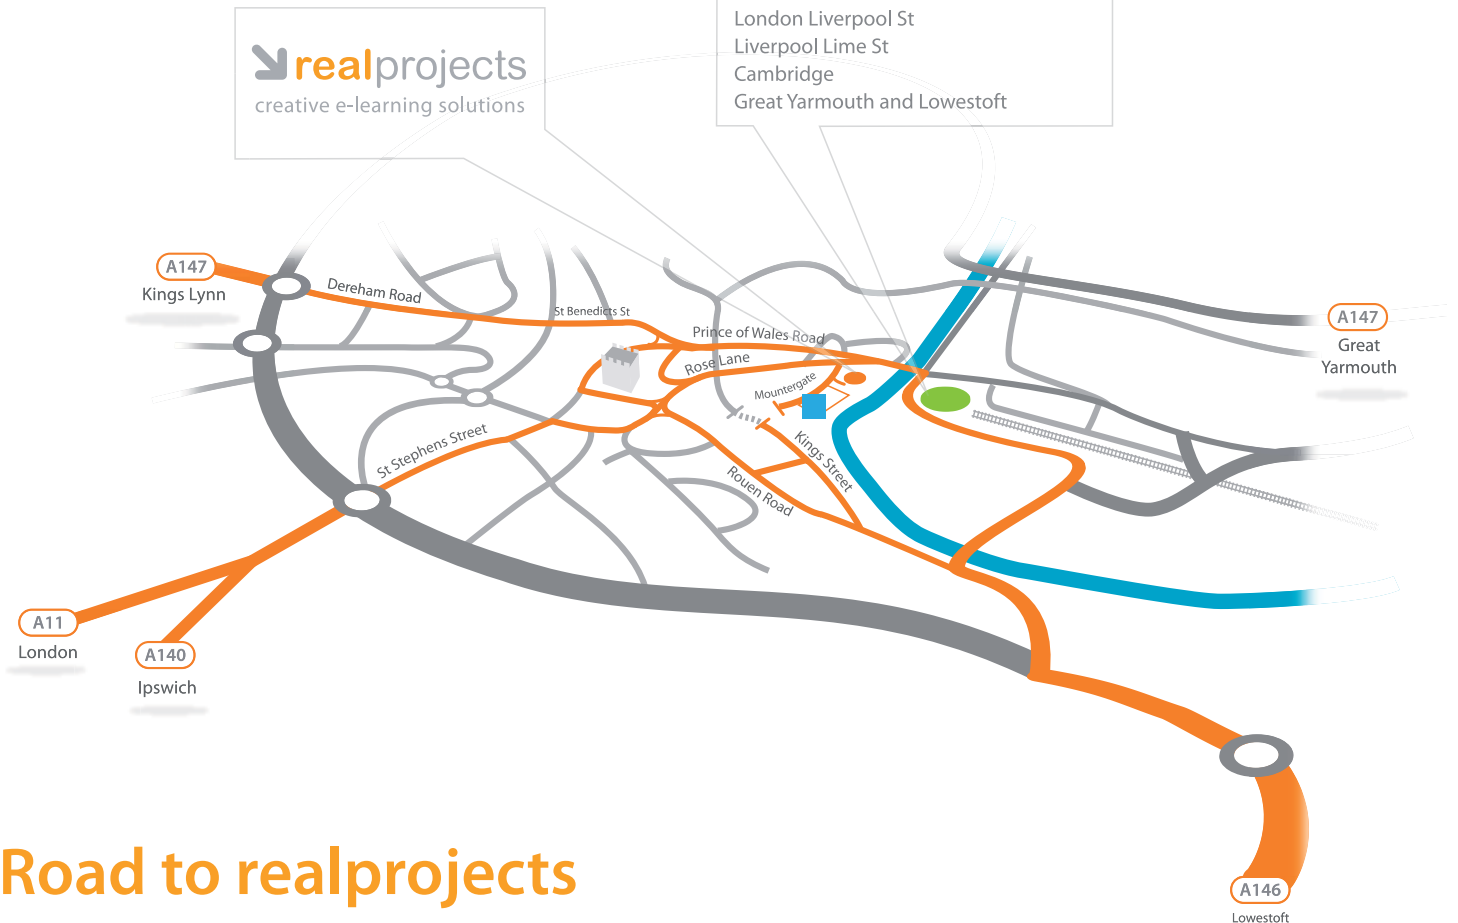

Phone: 01603 762 772

Email: info@realprojects.co.uk

Web: www.realprojects.co.uk

Post: St Faith's House
Mountergate
Norwich
Norfolk
NR1 1PY

Norwich Train Station

Direct Lines to :
London Liverpool St
Liverpool Lime St
Cambridge
Great Yarmouth and Lowestoft

Road to realprojects

→ **Rail** Norwich Train Station is situated less than 400 metres away. Direct services are available to **London, Ipswich, Liverpool, Cambridge and Manchester**. For more details contact **National Rail enquires**.

→ **Air** Norwich International Airport is 5 miles away. Domestic flights are available to **Manchester, Edinburgh and Dublin**. International flights are available via **KLM and flybe**. For further information please visit **www.norwichairport.co.uk**